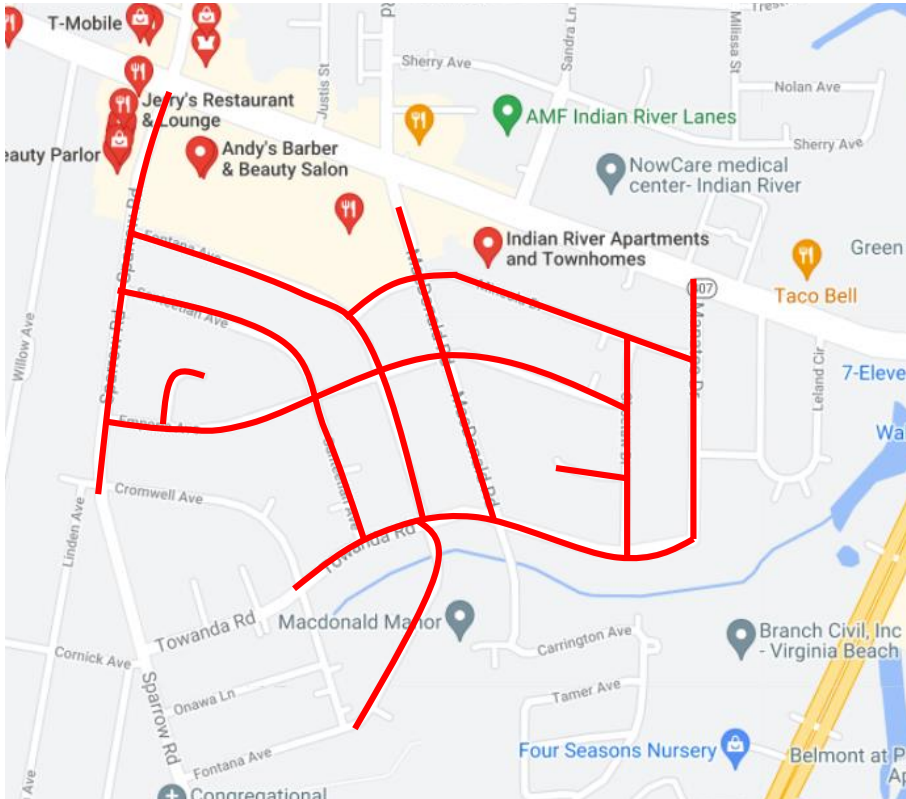

Pipeline Replacement Project

Project map, affected streets highlighted in red

City affected - Chesapeake, Virginia Beach

Streets affected

Choctaw Ct	MacDonald Rd
Choctaw Dr	Manatee Dr
Emporia Ave	Mineola Dr
Emporia Ct	Santeetlah Ave
Fontana Ave	Sparrow Rd
Fontana Ct	Owanda Rd
Indian River Rd	Willow Ave