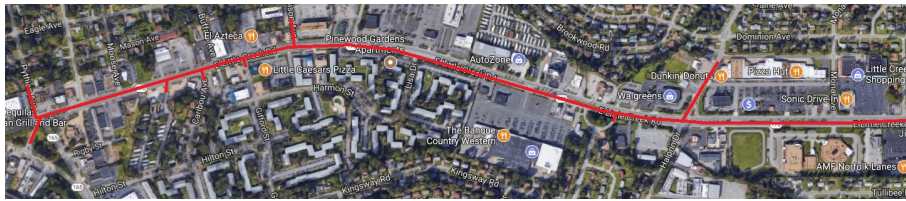

# Pipeline Replacement Project

*Project map, affected streets highlighted in red (above)*

### Streets affected

Bison Ave	Lisa Dr
Caribou Ave	Meadow Creek Rd
E Little Creek Rd	Pythian Ave
Gifford St	Wildwood Dr
Halprin Dr	